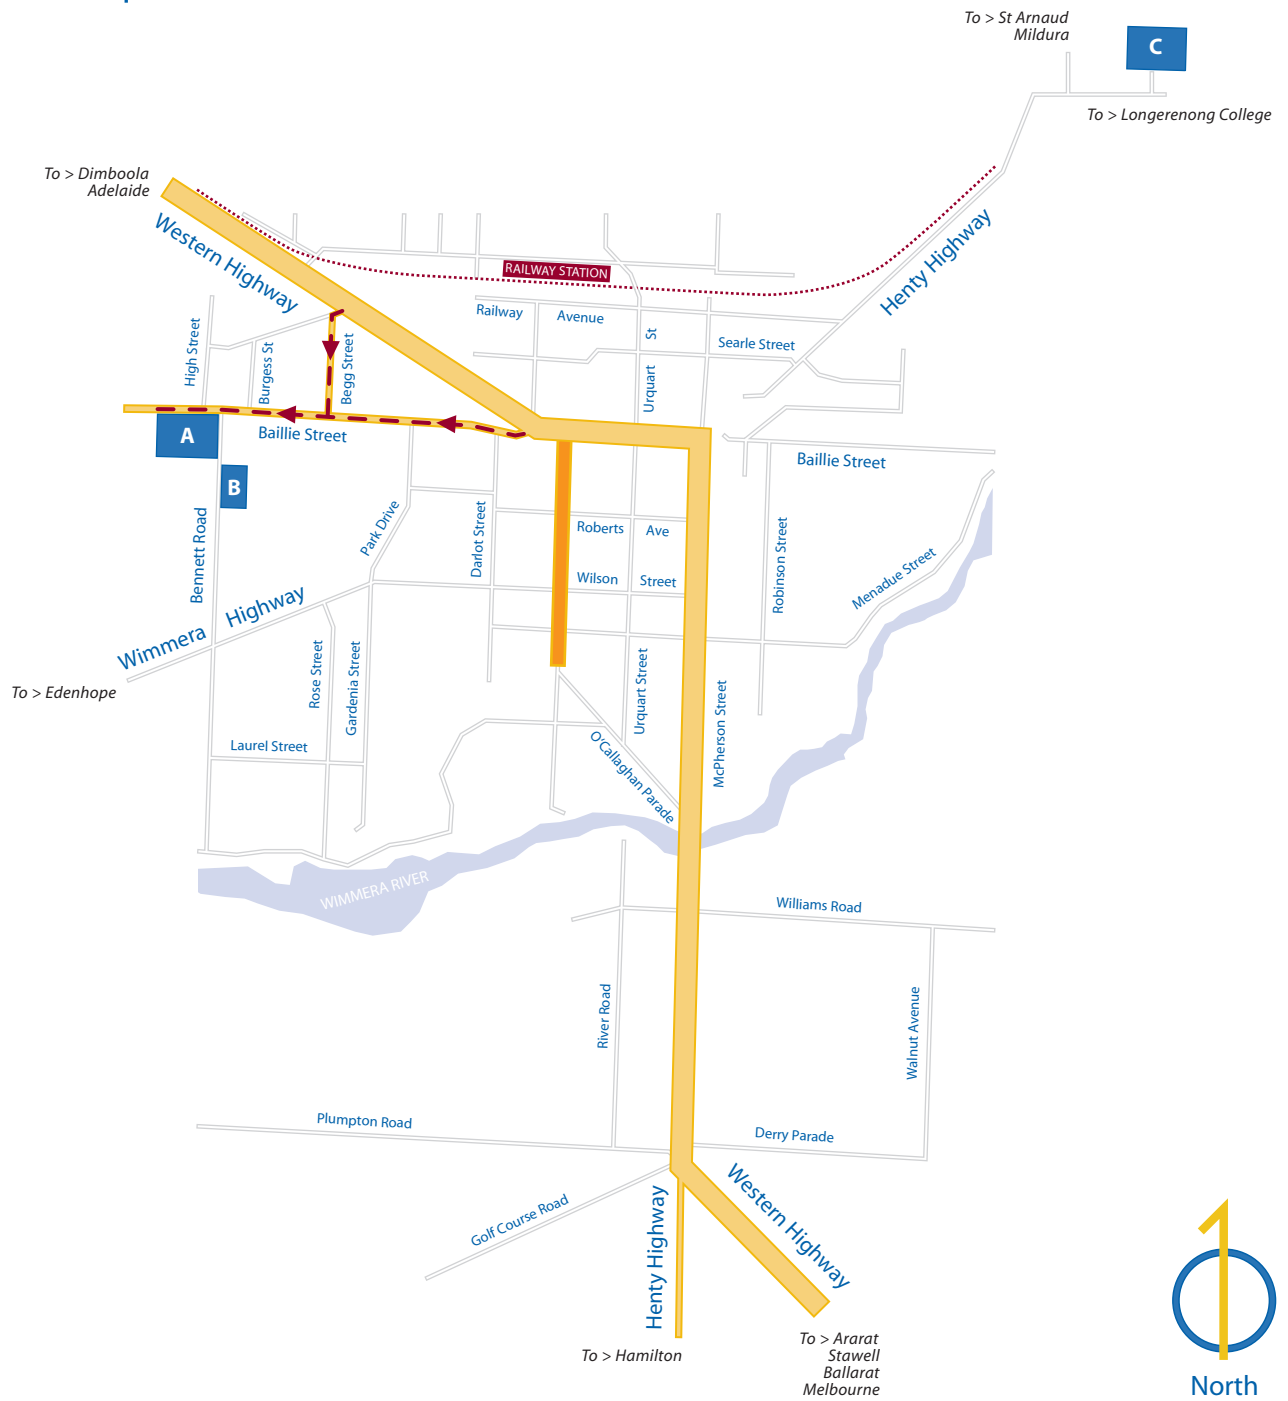

Visitor Map: Horsham

A Horsham Campus – University of Ballarat

Baillie Street
 Horsham 3400
 Tel: (03) 5362 2600
 Fax: (03) 5362 2610

B Rosebrook Training Restaurant

Bennett Road
 Horsham 3400
 Tel: (03) 5362 2600
 Fax: (03) 5362 2610

C Longerenong College

Doon
 Tel: (03) 5384 7335
 Fax: (03) 5384 7233

-  Shopping Centre
-  Main Roads
-  Campus Location
-  Railway
-  Route to Campus

NOT TO SCALE – APRIL 2007

Please refer to www.ballarat.edu.au/maps for the latest version of this map.
 To suggest map alterations, please email ub@ballarat.edu.au

www.ballarat.edu.au/maps
 CRICOS Provider Number 00103D