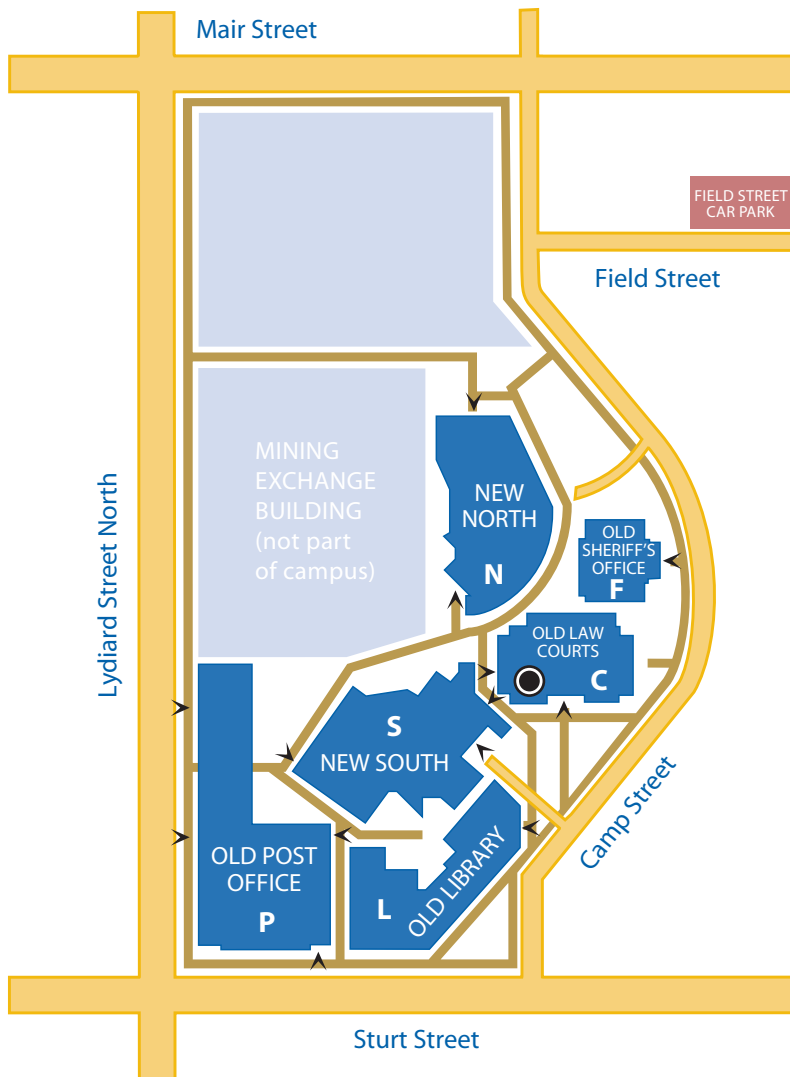

# Visitor Map: Camp Street Campus

## L Old Library

- Level 0** Student Association  
Art Shop  
General Purpose  
Computer Laboratory
- Level 1** Post Graduate  
Research Offices  
Visual Arts  
Performing Arts  
Wardrobe  
Rehearsal Studio  
Visual Arts

## F Old Sheriff's Office

- Level 1** Masterfoods  
Performing Arts Studio  
Music Tutorial Rooms

## N New North

- Level 1/2** Graphic Design/  
Multimedia  
Painting
- Level 3** Accommodation