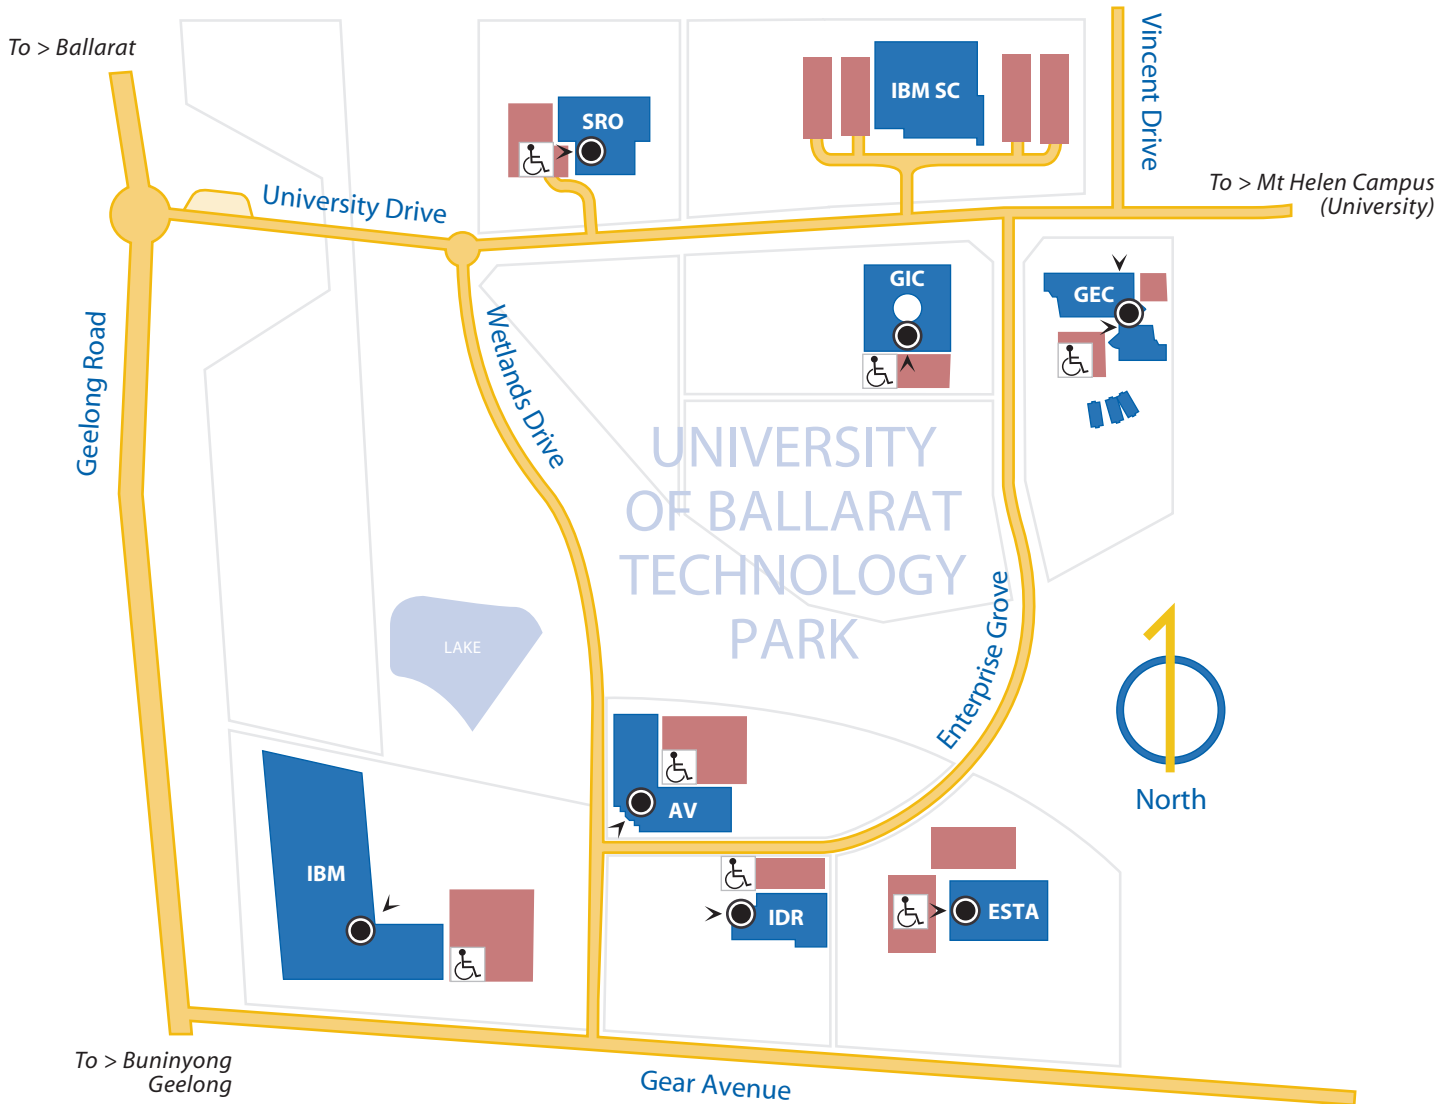

Visitor Map: University of Ballarat Technology Park Mt Helen Campus

- GEC** Greenhill Enterprise Centre
- GIC** Global Innovation Centre
- IBM** IBM
- AV** Ambulance Victoria
- SRO** State Revenue Office
- IDR** ID Research
- ESTA** Emergency Services Telecommunications Authority
- IBM SC** IBM IT Services Centre (Opening late 2009)

-  Roads
-  Buildings
-  Entry Point
-  Reception
-  Public Car Park
-  Disabled Car Park

NOT TO SCALE – FEBRUARY 2009

Please refer to www.ballarat.edu.au/maps for the latest version of this map.
To suggest map alterations, please email ub@ballarat.edu.au

www.ballarat.edu.au/maps
CRICOS Provider Number 00103D