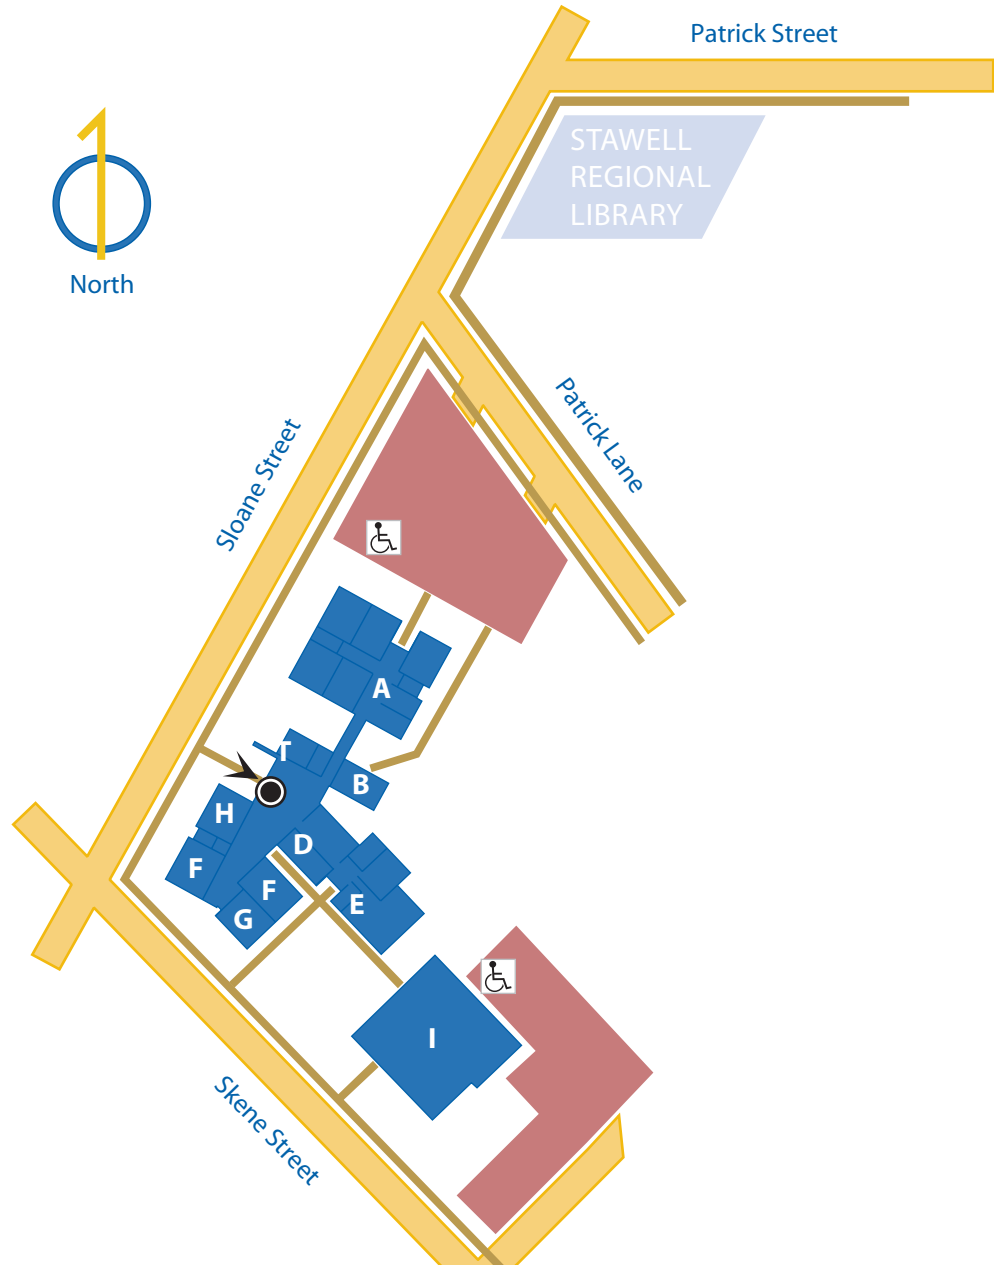

Visitor Map: **Stawell Campus**

- A General Purpose Training Rooms**
- B Student Recreation Room**
- D Reception/ Customer Service**
- E Staff Facilities**
- F Computer Training Rooms**
- G Video Conferencing Centre**
- H Learning Resource Centre**
- I Jacaranda Training Restaurant**
- T Toilets**

-  Footpaths
-  Public Car Park
-  Permit Car Park
-  Disabled Car Park
-  Roads
-  Buildings
-  Entry Point
-  Reception

NOT TO SCALE – MARCH 2007

Please refer to www.ballarat.edu.au/maps for the latest version of this map.
To suggest map alterations, please email ub@ballarat.edu.au

www.ballarat.edu.au/maps

CRICOS Provider Number 00103D