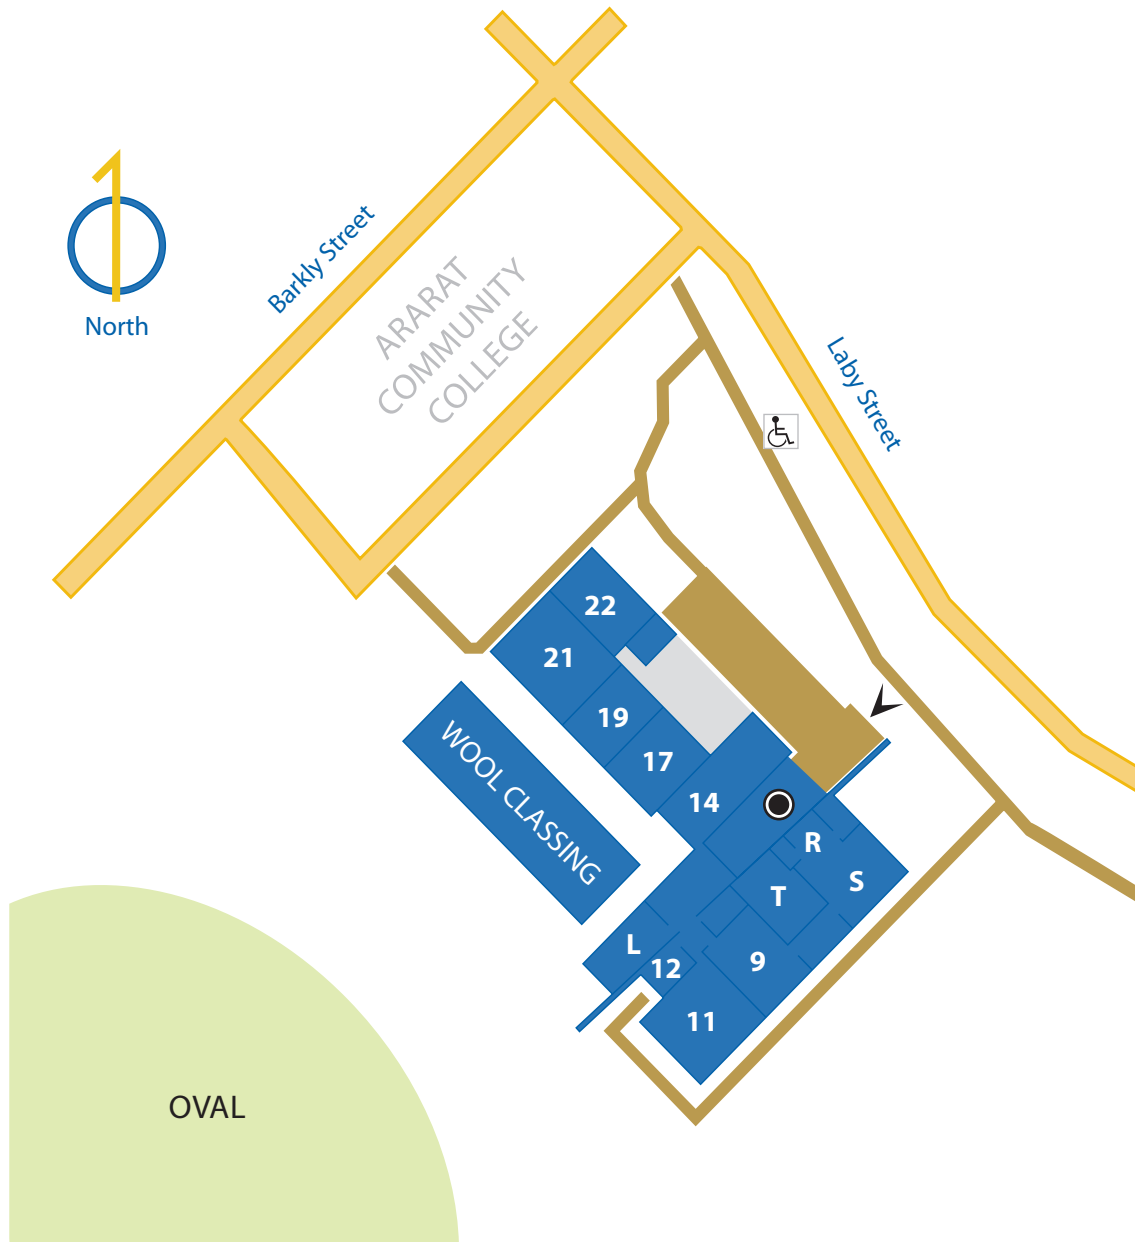

Visitor Map: Ararat Campus

- 9 Video Conference Room**
- 11 Resource Room**
- 12 Meeting Room**
- 14 Electronics Training Room**
- 17 General Purpose Classroom**
- 19 General Purpose Classroom**
- 21 Computer Room No. 1**
- 22 Computer Room No. 2**
- L Student Lounge**
- R Reception**
- S Staff Room**
- T Toilets**

-  Footpaths
-  Public Car Park
-  Permit Car Park
-  Disabled Car Park
-  Roads
-  Buildings
-  Entry Point
-  Reception

NOT TO SCALE – MARCH 2007

Please refer to www.ballarat.edu.au/maps for the latest version of this map.
To suggest map alterations, please email ub@ballarat.edu.au

www.ballarat.edu.au/maps

CRICOS Provider Number 00103D