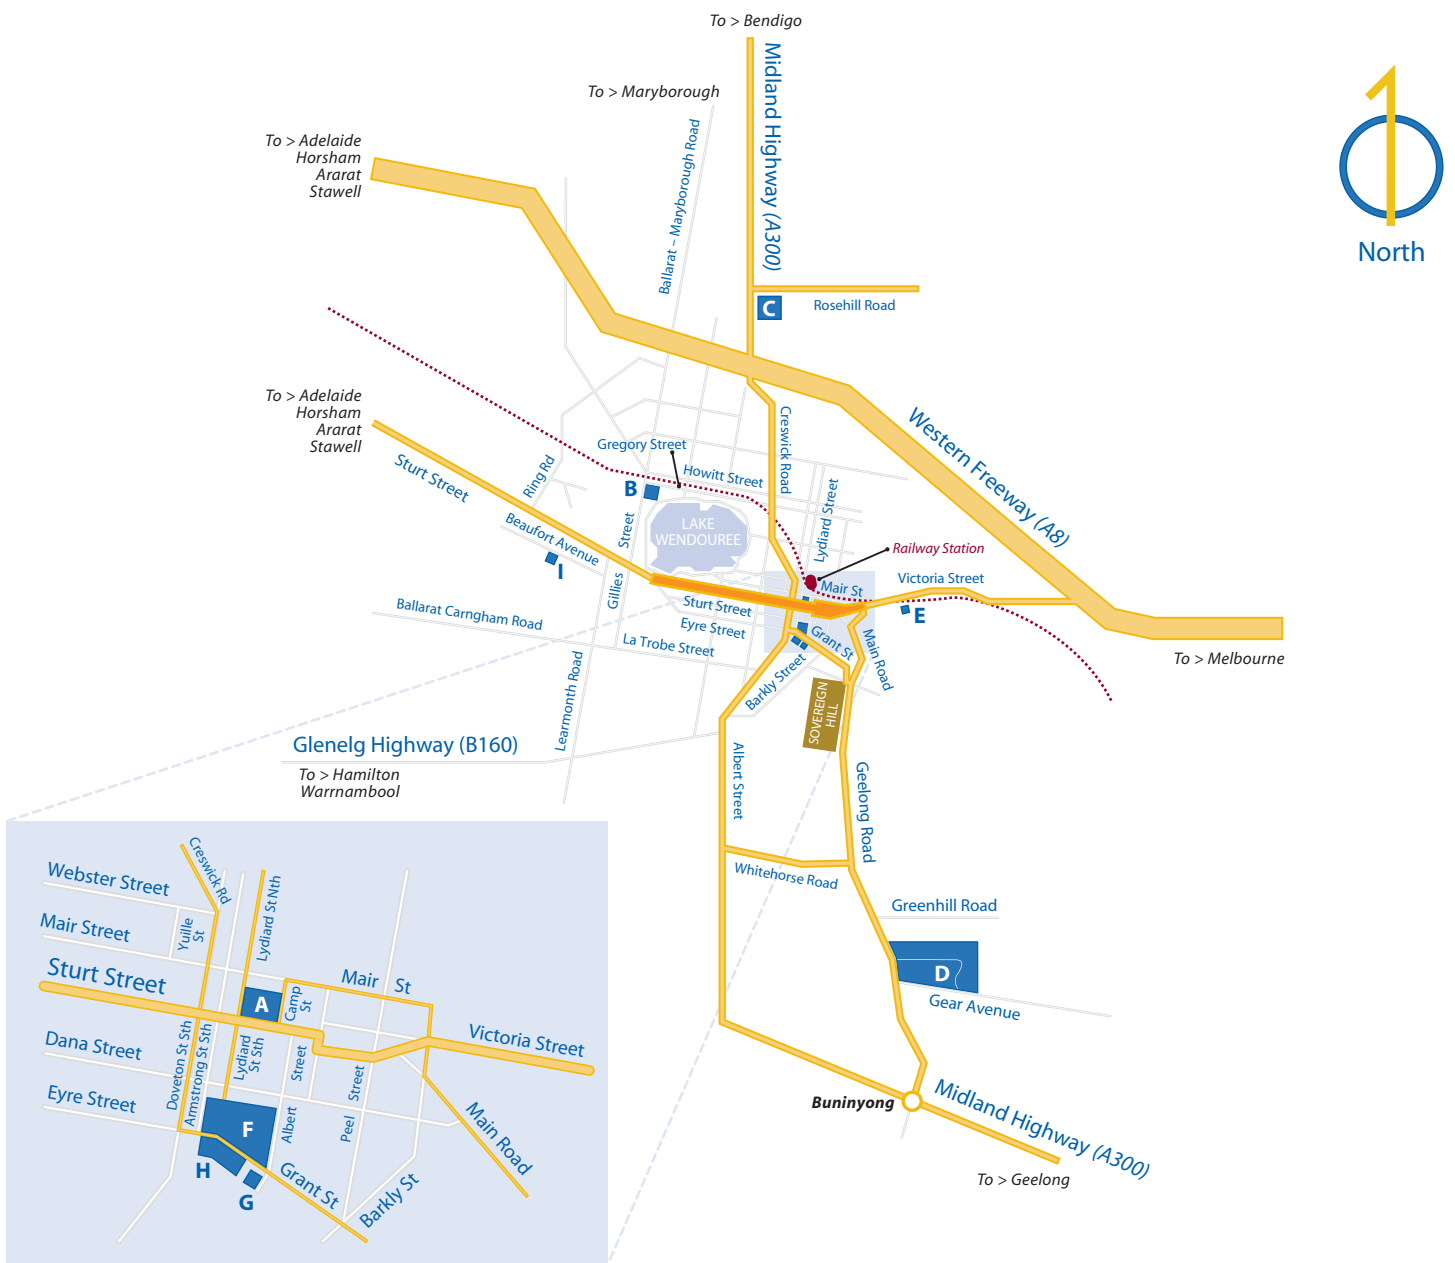

Visitor Map: City of Ballarat

A Camp Street Campus

Camp Street
Ballarat 3350
Tel: (03) 5327 8600

B Horticulture/Primary Industries

Cnr Gillies Street and Gregory Street
Ballarat 3350
Tel Agriculture: (03) 5327 8228
Tel Horticulture: (03) 5327 8223

C Primary Industries Mt Rowan

Creswick Road
Ballarat 3350
Tel: (03) 5327 8332

D Mt Helen Campus

University Drive
Mt Helen 3350
Tel: (03) 5327 9000

Ballarat Technology Park

University Drive
Mt Helen 3350
Tel: (03) 5327 9893

E Short/Long Term Accommodation

Victoria Street
Ballarat 3350
Tel: (03) 5327 9480

F SMB Campus

Lydiard Street South
Ballarat 3350
Tel: (03) 5327 8000

G Hickman Street Accommodation

Hickman Street
Ballarat 3350
Tel: (03) 5327 9480